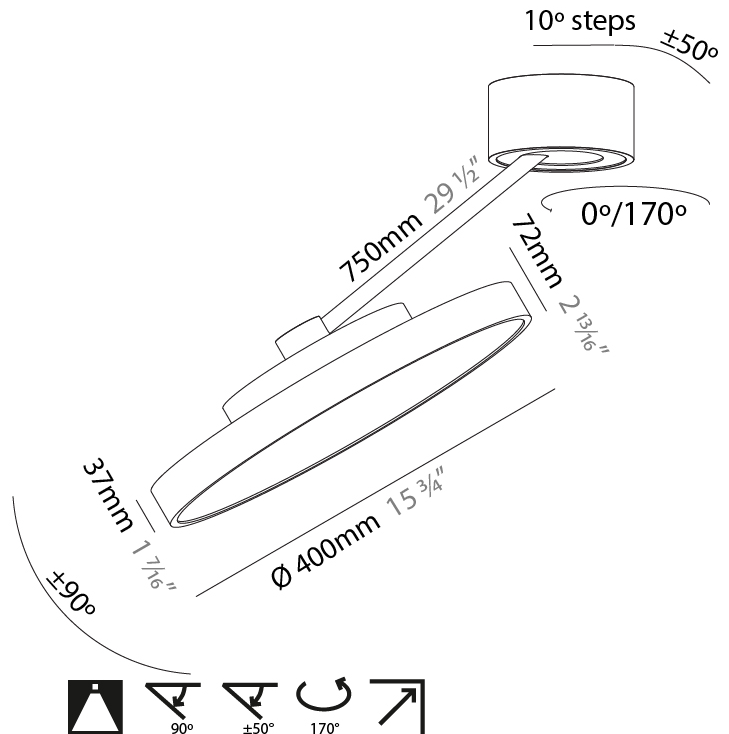

PHYSICAL

Shape: Round
Diameter (mm): 400
Diameter (in): 15 3/4
Height (mm): 72
Height (in): 2 13/16
Max. Overall Height (mm): 870
Max. Overall Height (in): 34 1/4
Extension (mm): 750
Extension (in): 29 1/2
Weight (kg): 3.140
Weight (lbs): 6.922
Diffuser: PMMA - Opal / Micro-Prism / Sparkling Secret / Vintage Industrial
Fixture Finish: SSR / BKV / CWI / CRY / HAB / UFT / ITA / RUA / FTG / MYG / LOD / PUS / FRO / FUP / KIA / POP / BLS / SPG / MEY / GOH / CHC / COM / ABZ / JAG / OBR / MOS / ROR
Fixture Material: PMMA / Extruded Aluminum / Steel

ELECTRICAL

Lamp Type: LED (Zhaga Standard)
Input Wattage (W): 17
Total Output Wattage (W): 16
Dimming: Tri-Mode (Non-Dimming and Phase Dimming (120Vac only) and 0-10V Dimming)
Driver Included: Yes
Driver Location: Integrated
Driver Type: Constant Current - Universal
Driver Class: Class 2
Input Voltage (V): 120 - 277
Constant Current (MA): 500

LED

Color Temperature (°K): 2700 / 3000 / 3500 / 4000
Max. Delivered Lumen (lm): 1807 / 1943 / 1951 / 1991
Nominal Lumen (lm): 2250 / 2420 / 2430 / 2480
CRI: >90 CRI
Lamp Life (hrs): 50000

OPTICAL

Adjustability: Rotational Canopy 170°; Tilting Canopy ±50°; Tilting Head ±90°

RATINGS AND CERTIFICATIONS

Certified By: Certified for North American Standards
IP rating: IP20