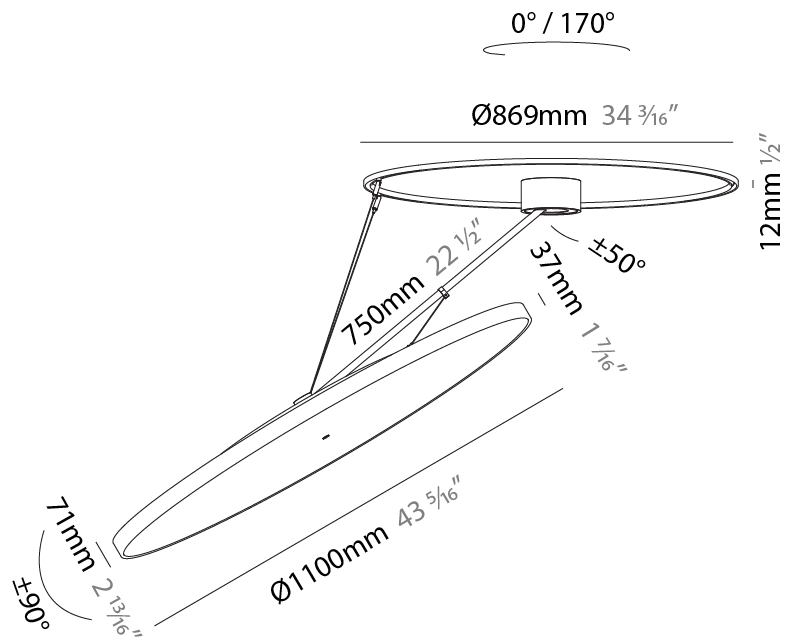

GENERAL

Series: Sign Diva Dancer
Subseries: Sign Diva Dancer
Partner: Prolicht
Division: Architectural
Installation: Suspension
Product Type: Pendant
Mounting Location: Ceiling
Light Distribution: Adjustable

PHYSICAL

Shape: Round
Diameter (mm): 1100
Diameter (in): 43 ⁷/₁₆
Height (mm): 870
Height (in): 34 ¹/₄
Weight (kg): 15.8
Weight (lbs): 34.76
Diffuser: PMMA - Opal / Micro-Prism / Sparkling Secret / Vintage Industrial
Fixture Finish: SSR / BKV / CWI / CRY / HAB / UFT / ITA / RUA / FTG / MYG / LOD / PUS / FRO / FUP / KIA / POP / BLS / SPG / MEY / GOH / CHC / COM / ABZ / JAG / OBR / MOS / ROR
Fixture Material: PMMA / Extruded Aluminum / Steel

ELECTRICAL

Lamp Type: LED (Zhaga Standard)
Input Wattage (W): 169.4
Total Output Wattage (W): 135
Dimming: Tri-Mode (Non-Dimming and Phase Dimming (120Vac only) and 0-10V Dimming)
Driver Included: Yes
Driver Location: Integrated
Driver Type: Constant Current - Universal
Driver Class: Class 2
Input Voltage (V): 120 - 277
Constant Current (MA): 600

LED

Color Temperature (°K): 3000 / 3500 / 4000
Max. Delivered Lumen (lm): 19520 / 19933 / 20340
CRI: >90 CRI
Lamp Life (hrs): 50000

OPTICAL

Adjustability: Rotational Canopy 170°; Tilting Canopy ±50°; Tilting Head ±90°

RATINGS AND CERTIFICATIONS

Certified By: Certified for North American Standards
IP rating: IP20